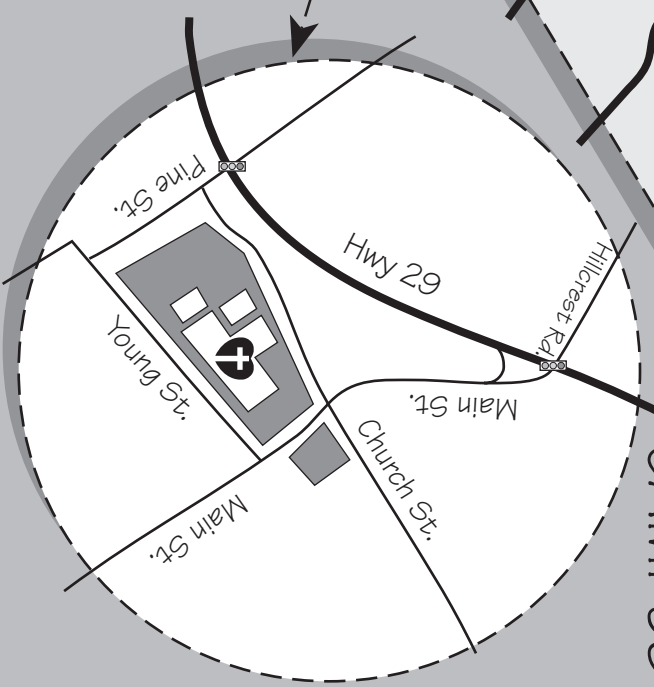

First Baptist Church Lilburn

NORTHEAST
ATLANTA

Main Campus:

285 Main Street
Lilburn, GA 30042
(770) 921-1220

Hispanic Baptist Church Campus:

101 Killian Hill Rd SW
Lilburn, GA 30047

LILBURN AREA

Recreation Park:
3445 Hwy. 29
Lawrenceville

LFBC MAIN CAMPUS

First Baptist Church of Lilburn
The Church That Loves