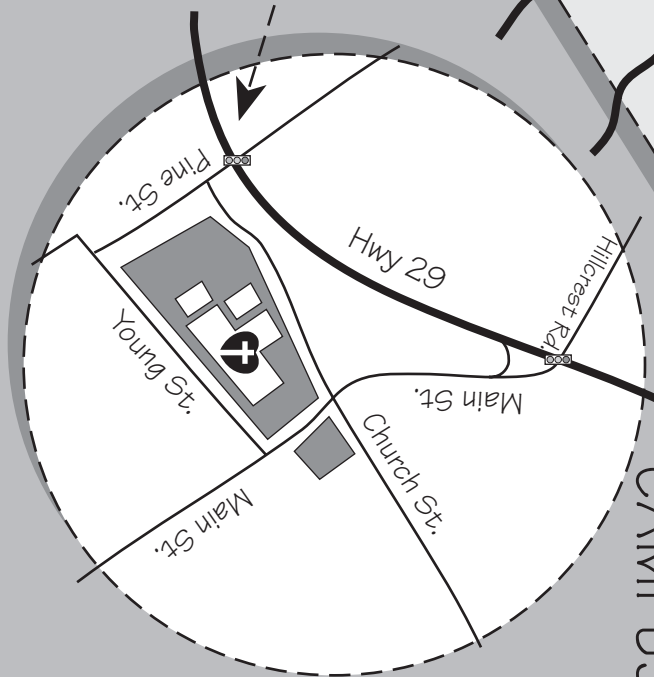

First Baptist Church Lilburn

285 Main Street
Lilburn, GA 30042
(770) 921-1220

NORTHEAST
ATLANTA

LILBURN
AREA

LFBC
CAMPUS

First Baptist Church of Lilburn

The Church  That Loves