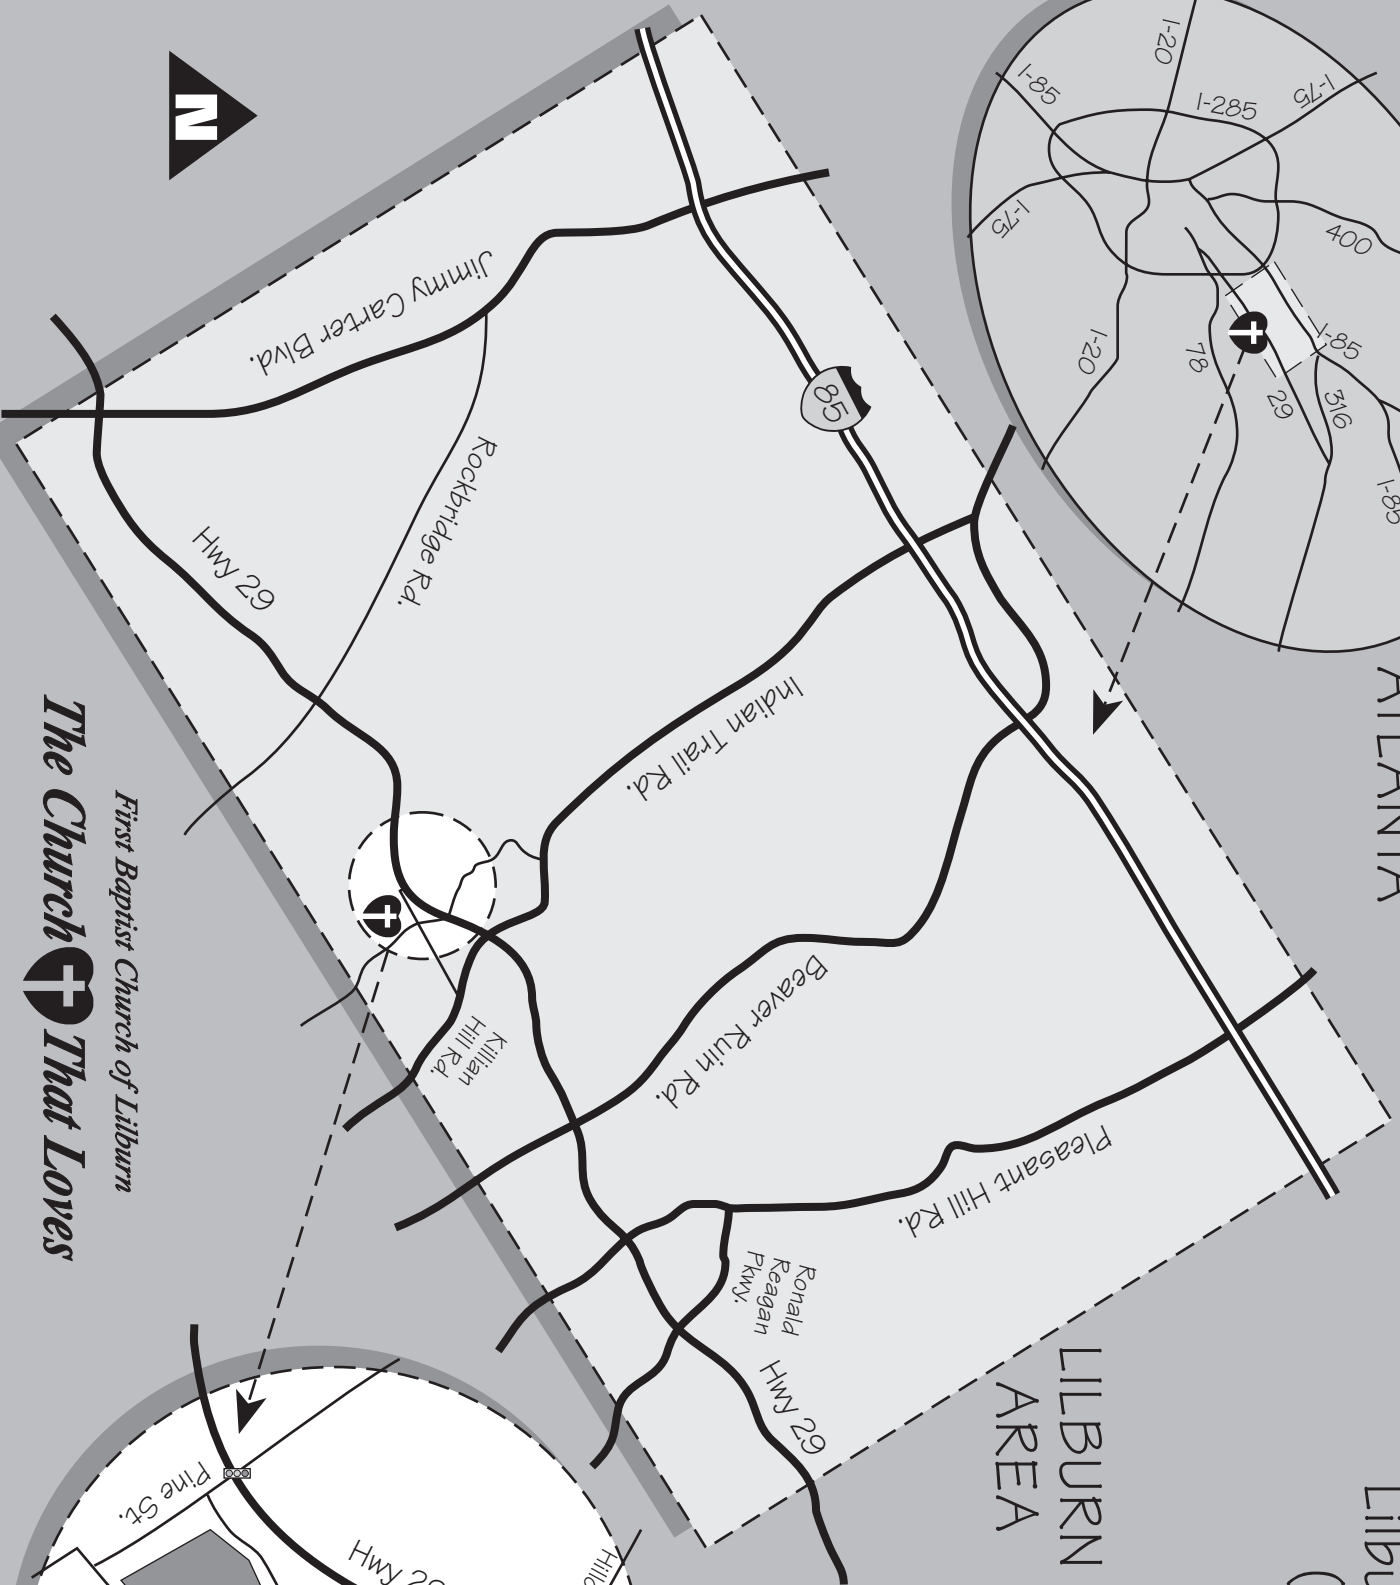

First Baptist Church Lilburn

285 Main Street
Lilburn, GA 30042
(770) 921-1220

NORTHEAST
ATLANTA

LILBURN
AREA

LFBC
CAMPUS

First Baptist Church of Lilburn

The Church  That Loves