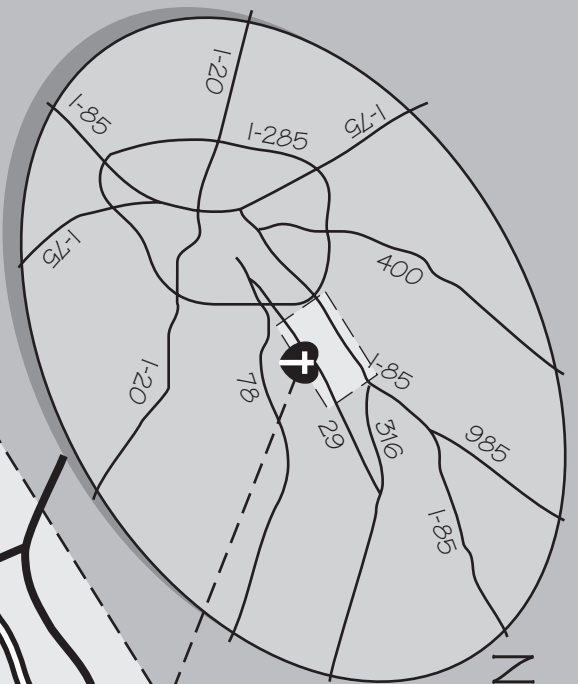

First Baptist Church Lilburn

285 Main Street
Lilburn, GA 30042
(770) 921-1220

NORTHEAST
ATLANTA

LILBURN
AREA

LFBC
CAMPUS

First Baptist Church of Lilburn

The Church  That Loves